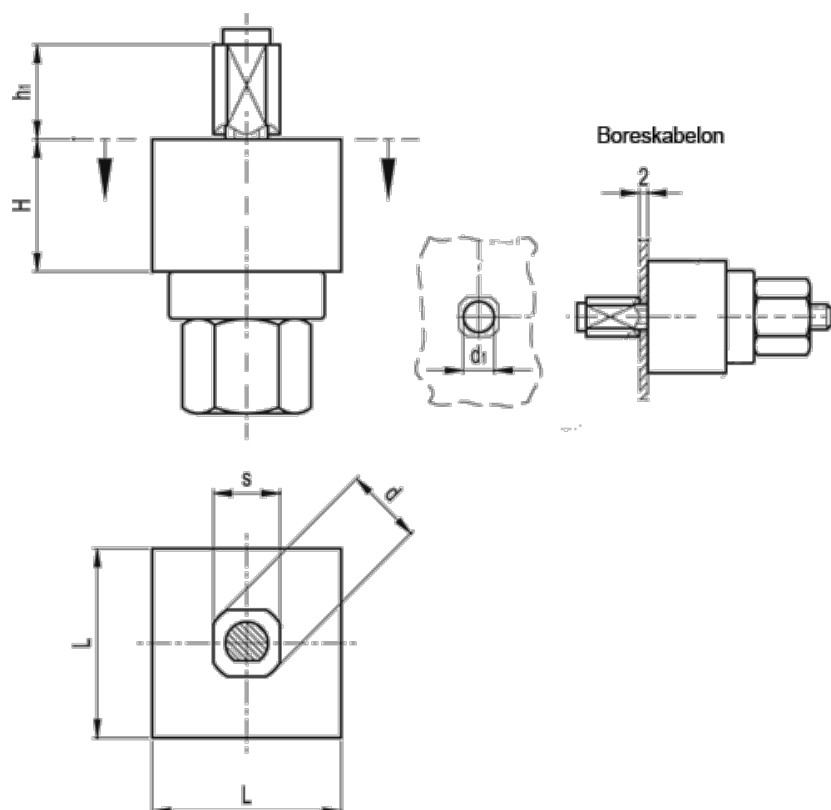

Article number: 20793013

Description: E+G Sheet metal punch GN 123-V14.1  
0

## Measures

$d + 0.5$	= 16.3
$d_1$	= 11
$H$	= 28
$h_1$ ca.	= 20
$L$	= 40
$s$	= 14.1x14.1
Weight (g)	= 475